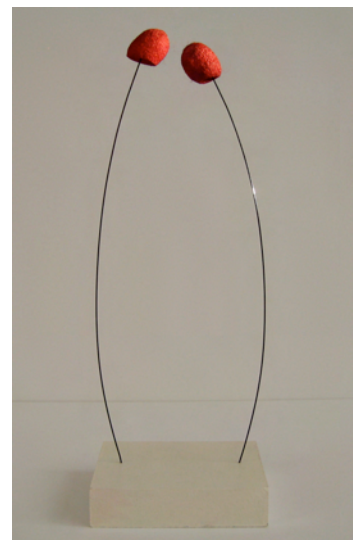

' I AM MORE TOLERANT
THAN YOU '